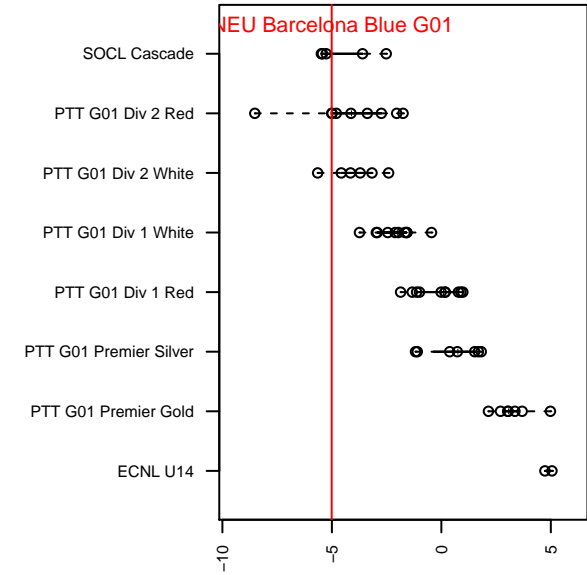

**attack and defense rating
relative to others at age
and all opponents in last 13 months**