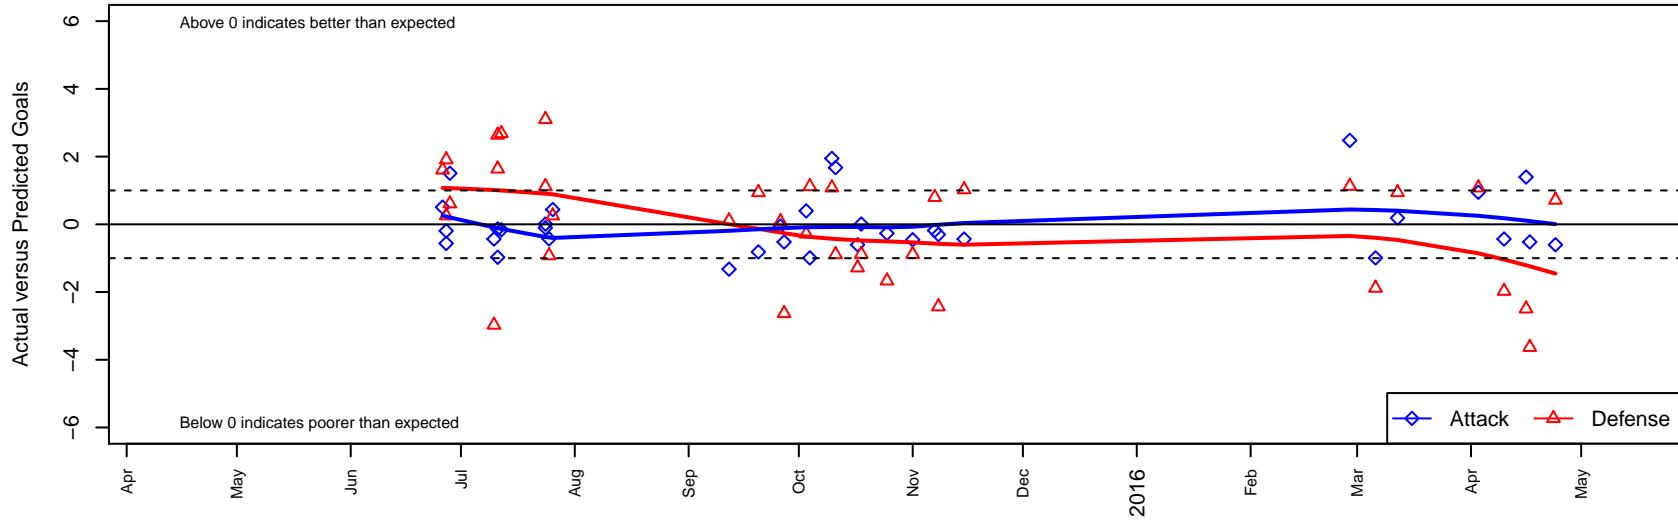

# NEU Barcelona Blue G01

Northeast United  
 Portland, OR  
 G01 total strength=622  
 attack=0.64 defense=0.45  
 fall league = PTT G01 Div 2 Red  
 spr league = Spr OYS G01 Div 2 Red

alt names used:  
 NEU Barcelona Blue G01  
 NEU Barcelona Blue

Venues played:  
 2015 Clash At the Border Copper U14  
 2015 PCU Summer Classic U14 Silver  
 2015 Oswego Nike Cup Bronze U14  
 2015 PTT G01 Division 2 Red  
 2015 OYS Presidents Cup G01  
 2015 Spr OYS G01 Division 2 Red

**NEU Barcelona Blue G01**  
 Dots are actual minus expected GF (blue circles) and GA (red triangles).  
 Blue line is smoothed change in attack strength. Red is smoothed change in defense strength.

**attack and defense variance (black dot)  
relative to other teams  
and top 10 in region**